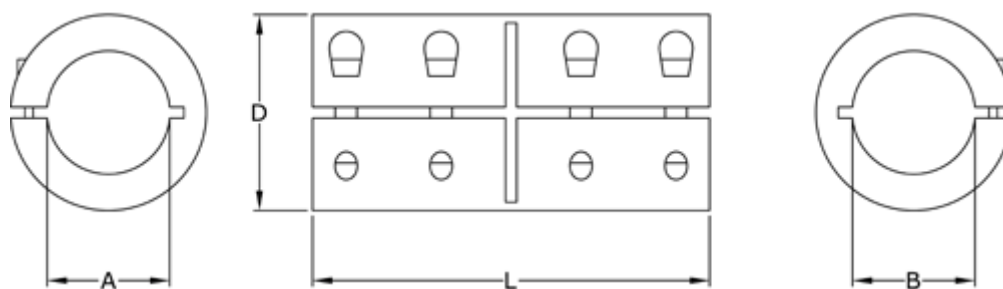

# Data Sheet

Article number: 3323046501030

Description: Rigid coupling size 30 bore 30/30 mm  
One piece clamp, steel

## Measures

A = 30  
B = 30  
D = 53  
L = 83  
Screw = M6x18